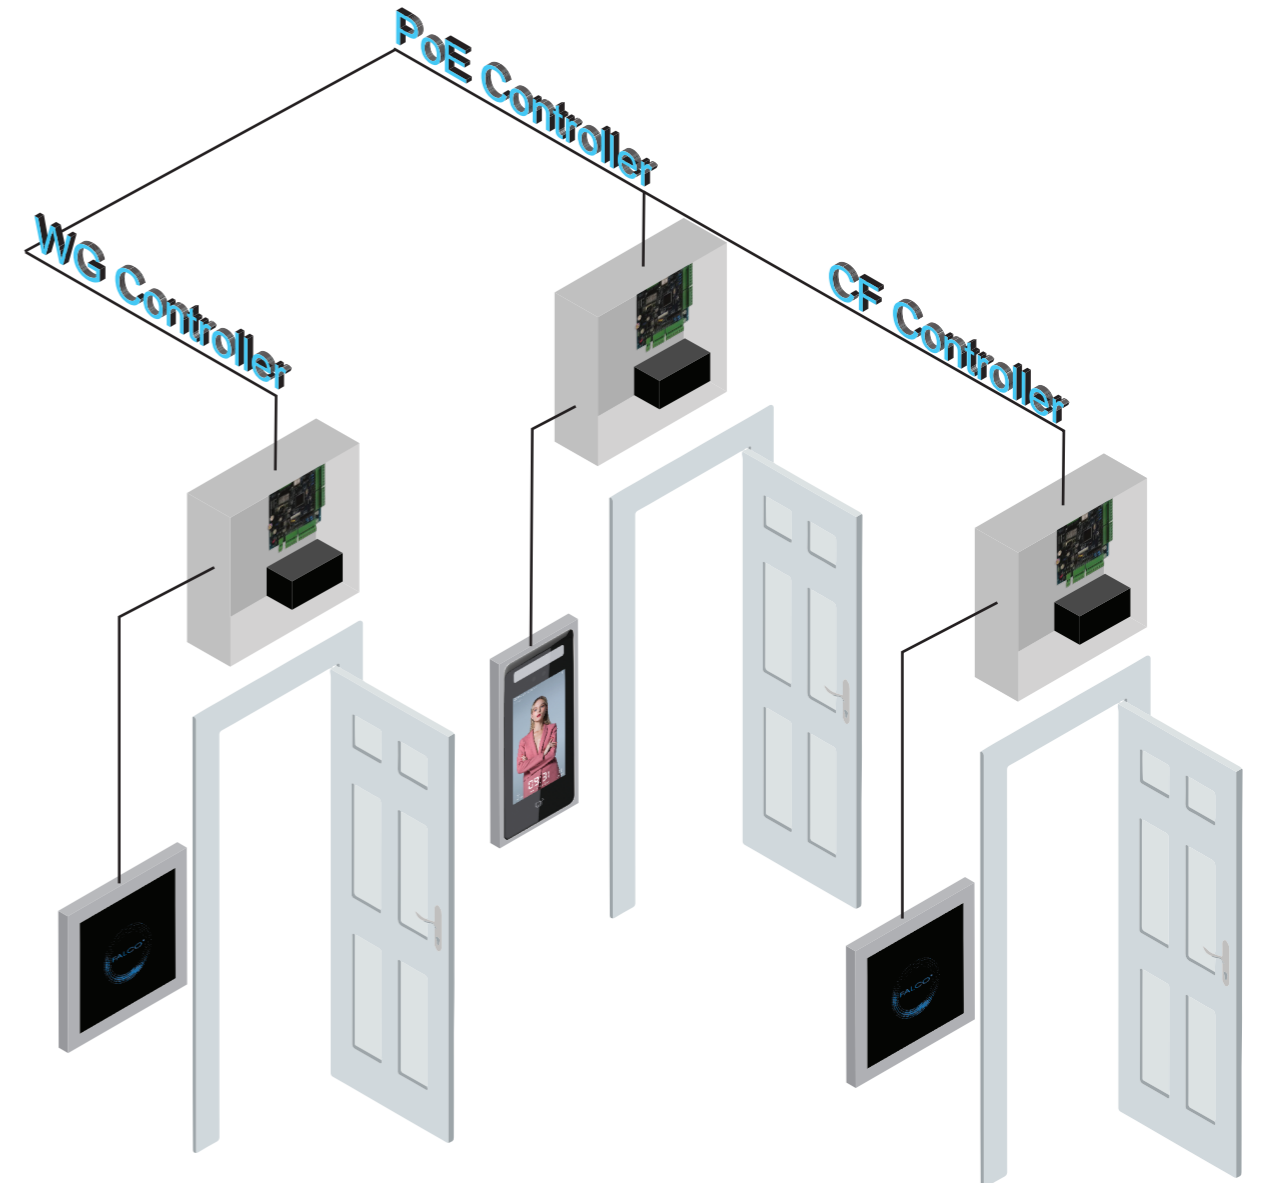

Hybrid Solutions

Impress Visitor

Create a welcome that stands out by allowing your visitors to sign themselves in, while you focus on giving them a warm personal greeting.

Reports

Vault powered the user to clock in & out with face recognition technology. Vault offer multiple kind of report such as Time Attendance, Transaction History, Audit Trail, Time Zone, Access Category, Roll Call and Manual Entry