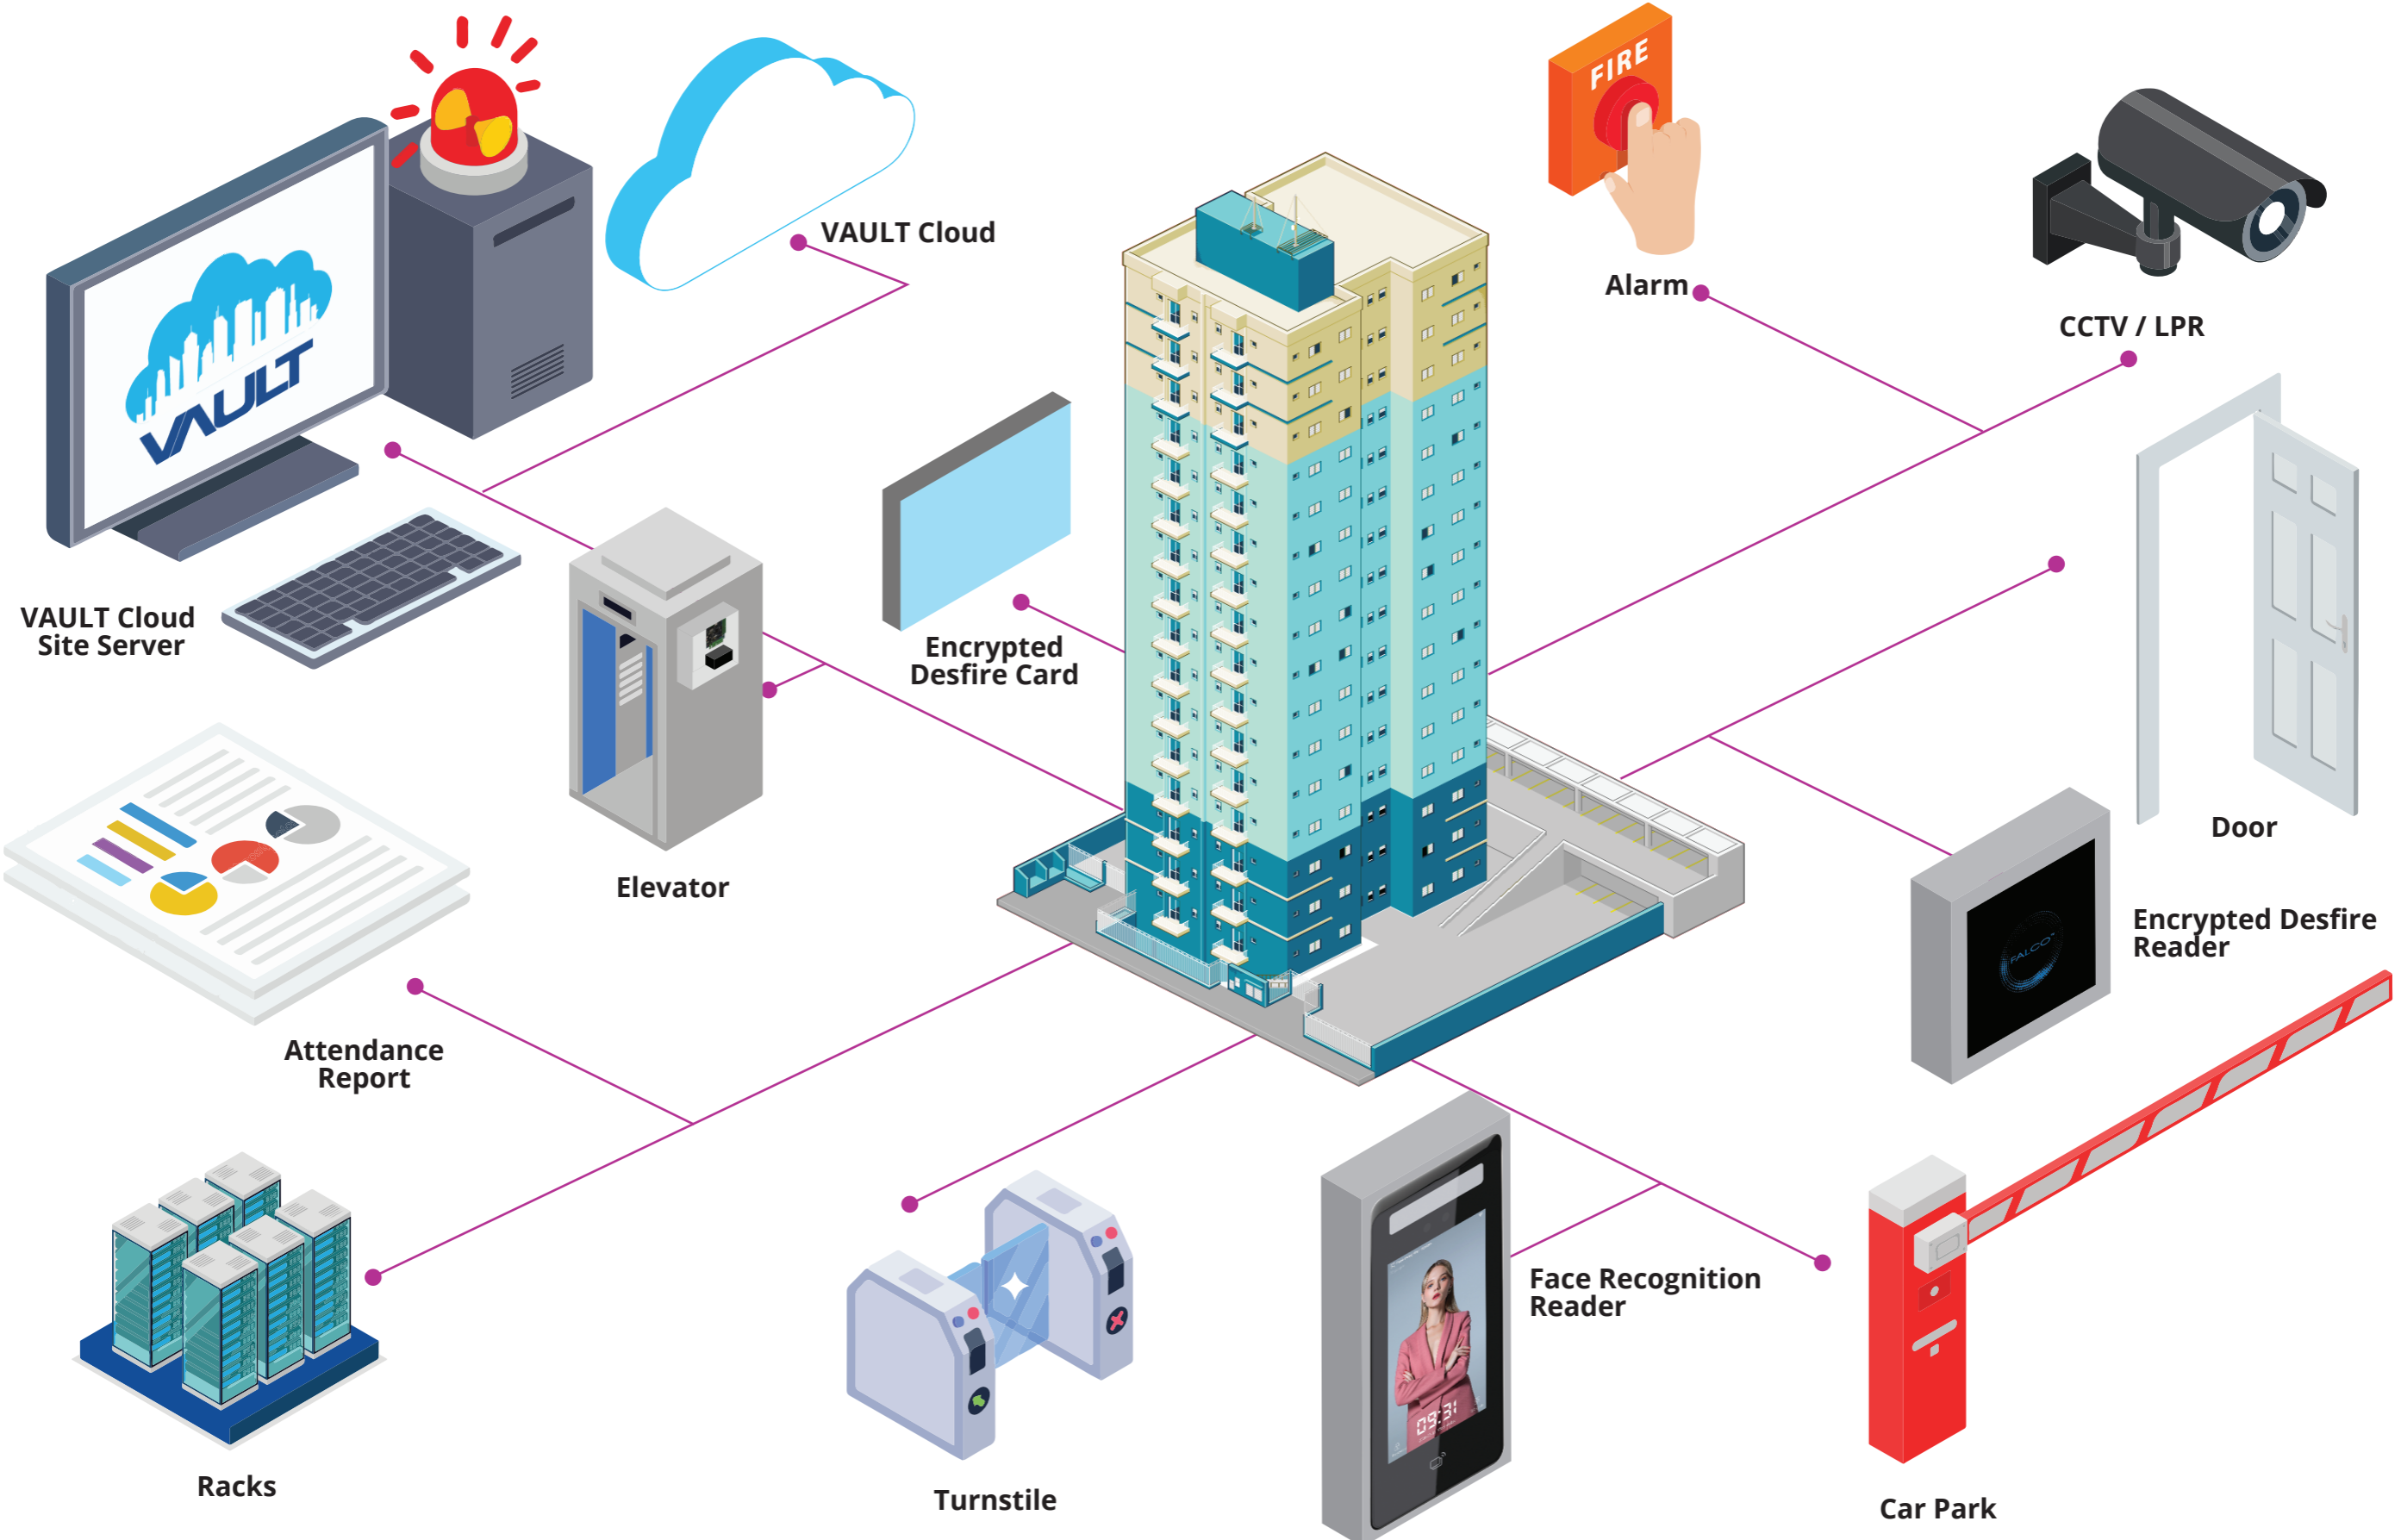

FALCO™

TOTAL INTEGRATED SECURITY SOLUTION

CLOUD BASED ACCESS CONTROL SOLUTION

[CONTACT US](#)

28, Jalan SS 4D/14, Taman People's Park, 47301 Petaling Jaya, Selangor

www.falco-ecom.com

DOOR
ACCESS

TURNSTILES
ACCESS

VAULT
CLOUD VMS

FACE
RECOGNITION

LIFT
ACCESS

FALCO Total Integrated Security System

TYPICAL CONDOMINIUM APPLICATION

Facilities Booking

Door Monitoring

Vault Cloud VMS

Video Integration

Video Integration

The below brands of the CCTV Surveillance system are already built into our door access application.

Car Park System

High Lift Level Integration

Multi-Types Verifications

Visitor Approval

Vault makes managing visitor information a breeze. The host has access to the information they need, making visitor management smooth and easy. Vault VMS Cloud is designed with simple and user friendly interface