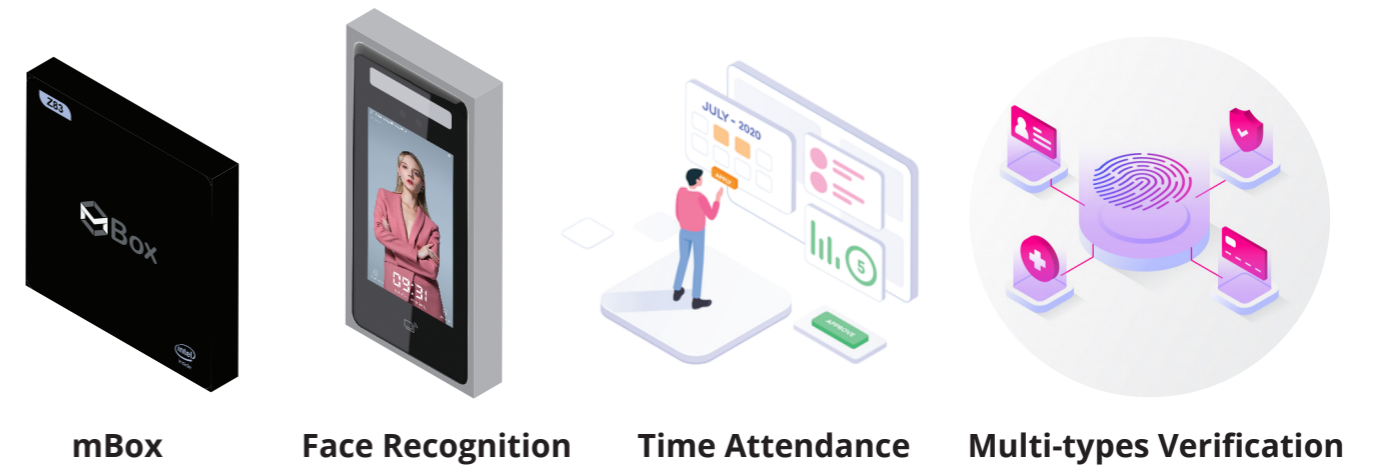

TYPICAL SME OFFICE APPLICATION