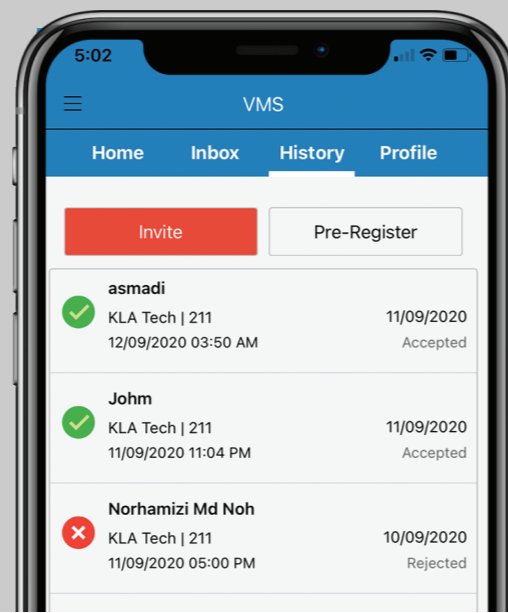

Integrated
Access Control

Impress Your Visitor With VAULT VMS Cloud

Impress and make your visitor feel truly welcome. Your visitor name will be display on the screen as they check in and the app can remember details like how they like their drink

Visitor Management SYSTEM

Face Recognition

License Plate Recognition

Audio Intercom

Temperature Screening

Visitor Arrival Notification

Alert key people when a visitor checks in or forgets to check out, or just about a specific visit. Make visitors aware of safety and confidentiality rules, keeping your facilities and data safe

Visitor Approval

Vault makes managing visitor information a breeze. The host has access to the information they need, making visitor management smooth and easy. Vault VMS Cloud is designed with simple and user friendly interface