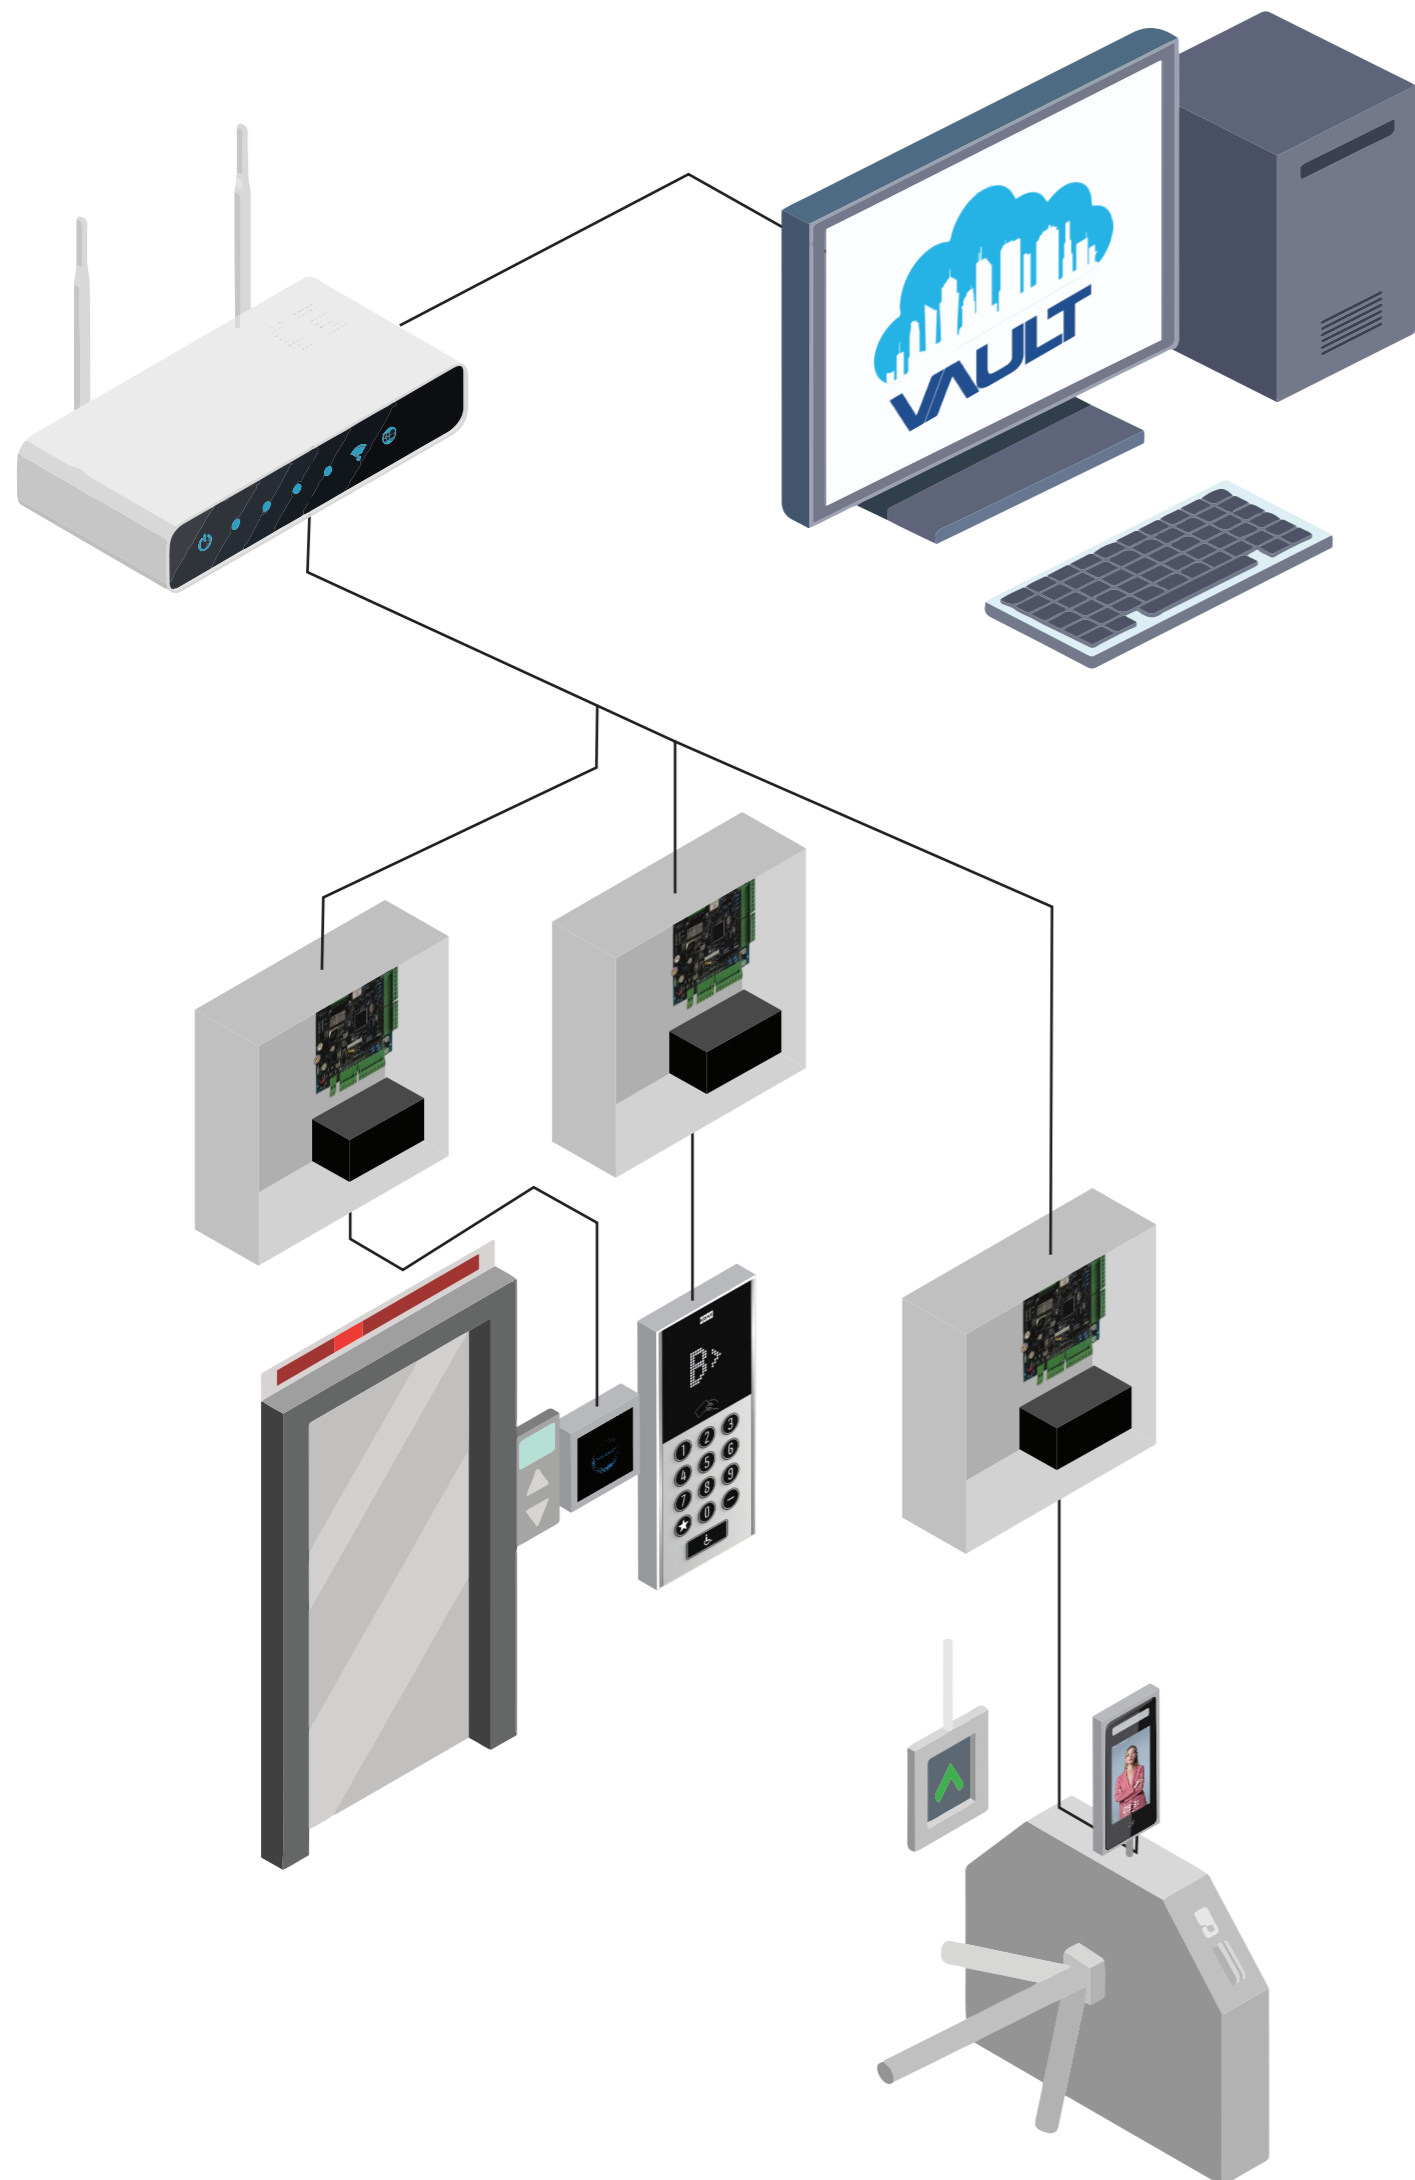

Vault powered the user to clock in & out with face recognition technology. Vault offer multiple kind of report such as Time Attendance, Transaction History, Audit Trail, Time Zone, Access Category, Roll Call and Manual Entry

License Plate Recognition

MR6111E XD Reader

MX 200

HIGH LEVEL LIFT **INTEGRATION**

Efficiency, Comfort and Security

High Level Lift brings benefits for all building stakeholders in all types of buildings, from large office buildings to hotels and residential complexes