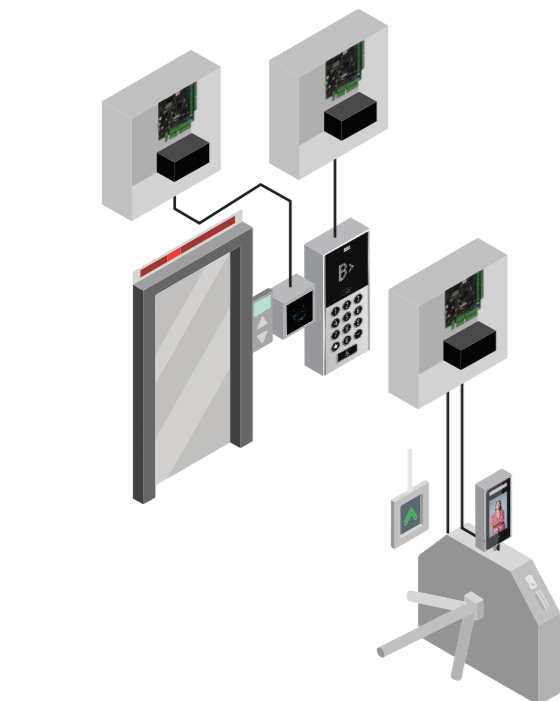

VAULT
CLOUD VMS

FACE
RECOGNITION

LIFT
ACCESS

FALCO Total Integrated Security System

TYPICAL CONDOMINIUM APPLICATION

Facilities Booking

Door Monitoring

Vault Cloud VMS

Video Integration

Video Integration

The below brands of the CCTV Surveillance system are already built into our door access application.

Car Park System

High Lift Level Integration

Multi-Types Verifications

Vault powered the user to clock in & out with face recognition technology. Vault offer multiple kind of report such as Time Attendance, Transaction History, Audit Trail, Time Zone, Access Category, Roll Call and Manual Entry