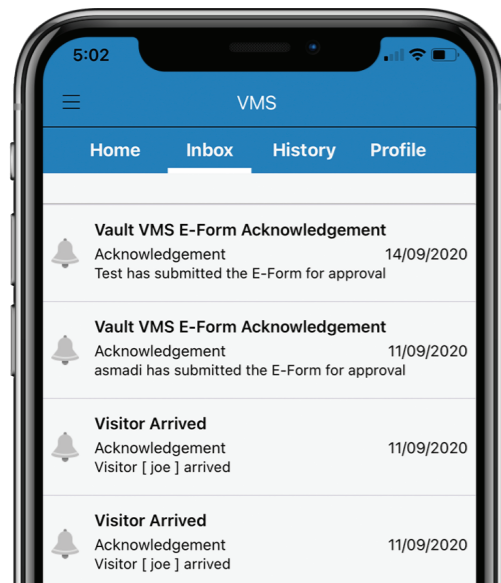

Integrated
Access Control

Impress Your Visitor With VAULT VMS Cloud

Impress and make your visitor feel truly welcome. Your visitor name will be display on the screen as they check in and the app can remember details like how they like their drink

Visitor Management SYSTEM

Face Recognition

License Plate Recognition

Audio Intercom

Temperature Screening

Visitor Arrival Notification

Alert key people when a visitor checks in or forgets to check out, or just about a specific visit. Make visitors aware of safety and confidentiality rules, keeping your facilities and data safe

Visitor Approval

Vault makes managing visitor information a breeze. The host has access to the information they need, making visitor management smooth and easy. Vault VMS Cloud is designed with simple and user friendly interface