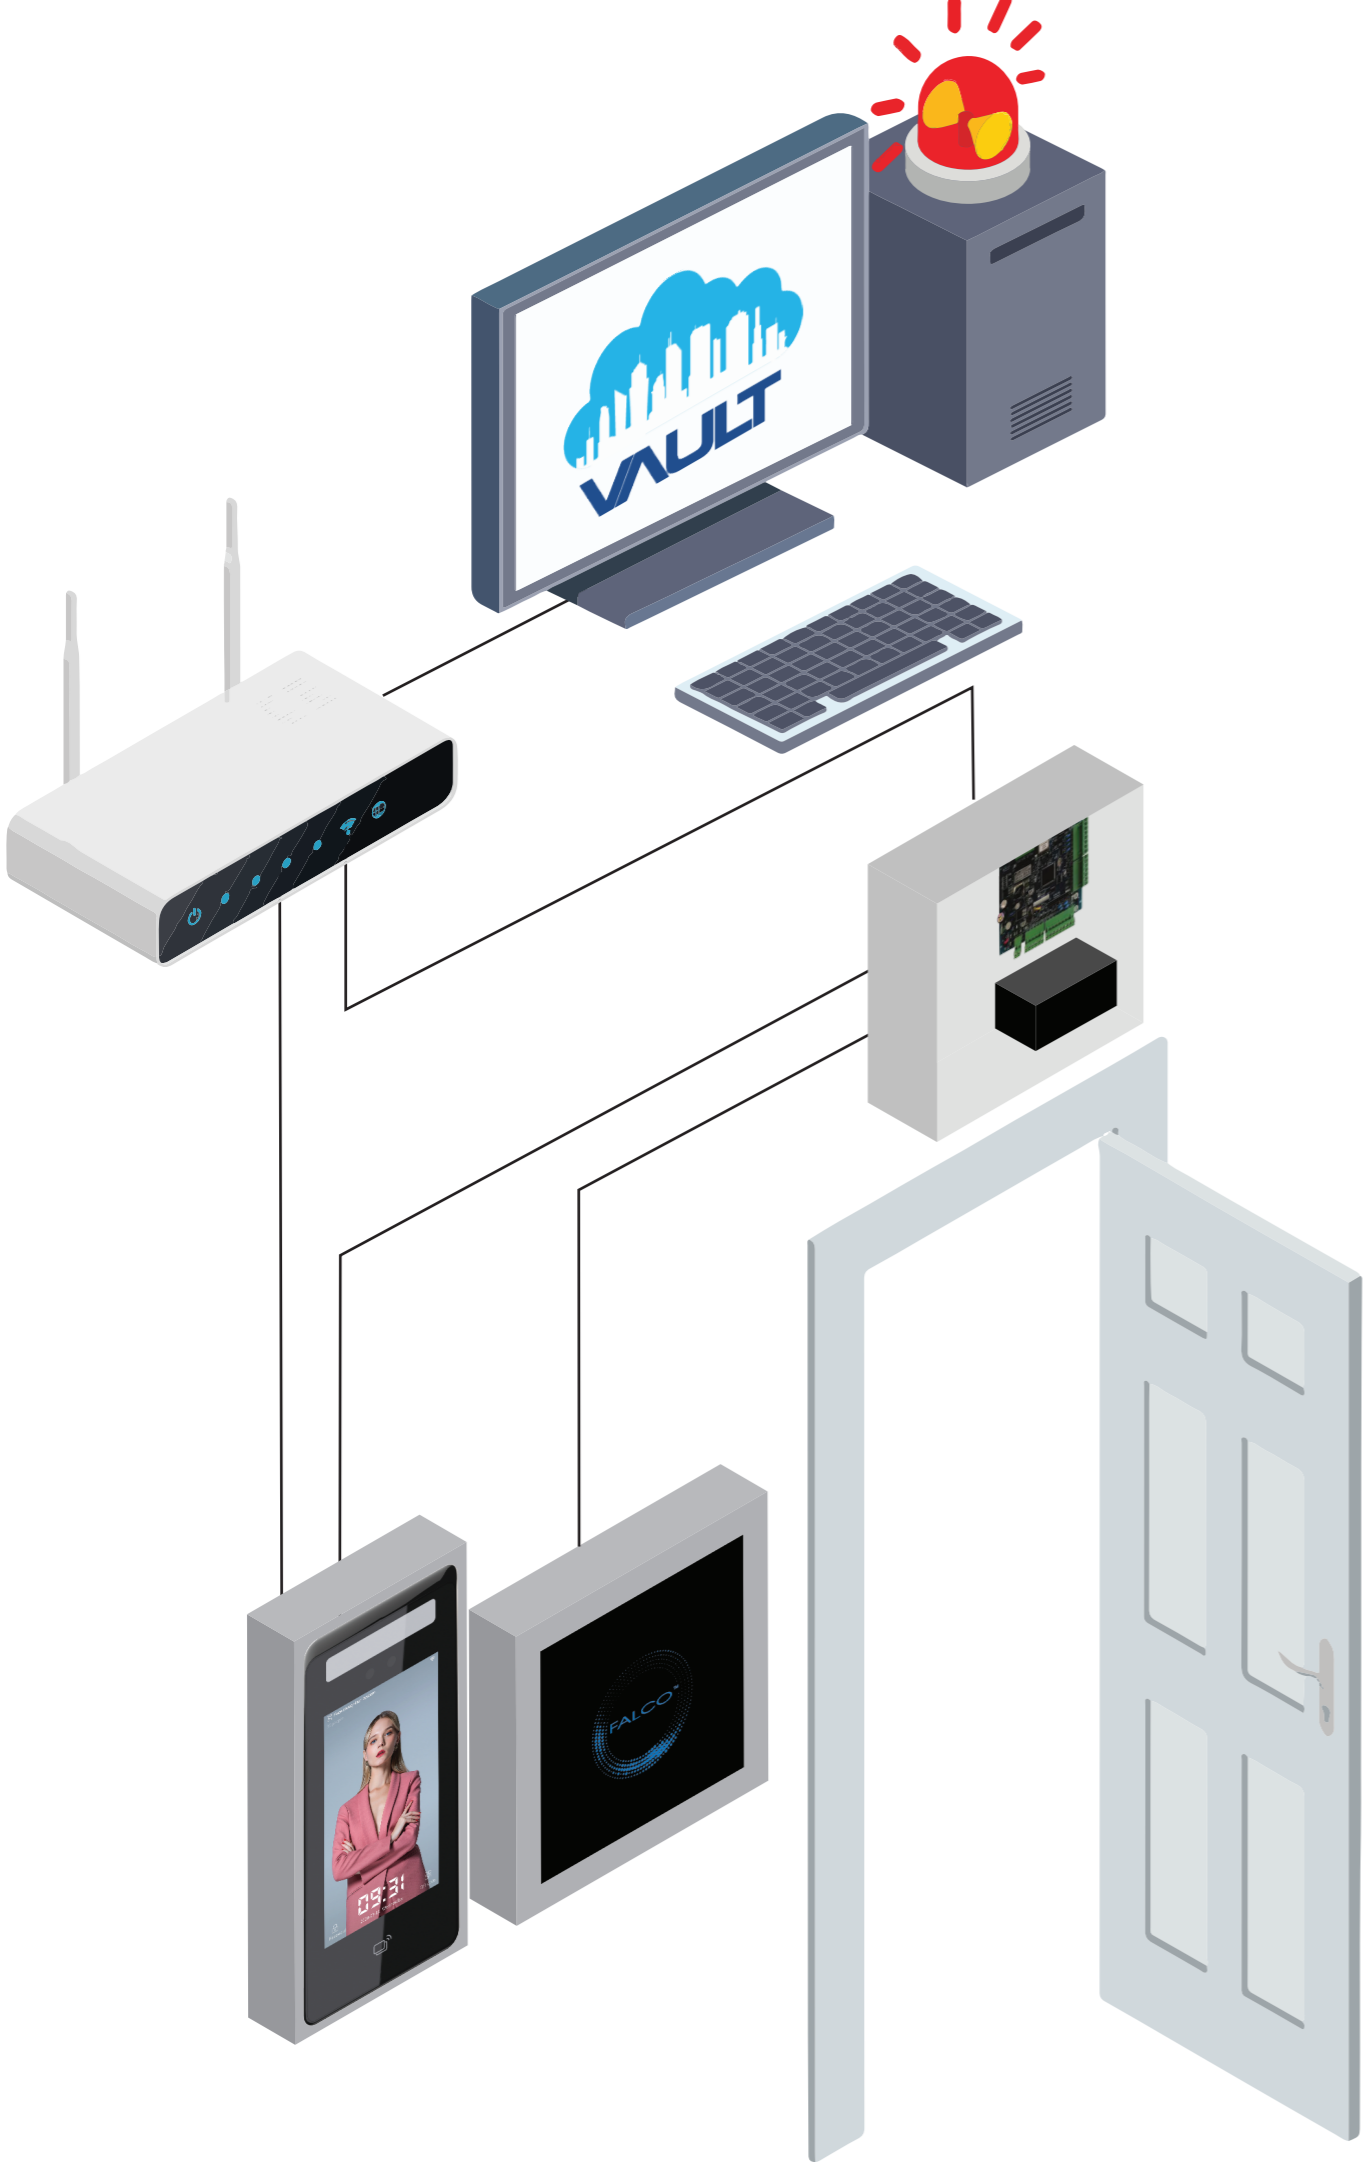

DOOR ACCESS SECURITY