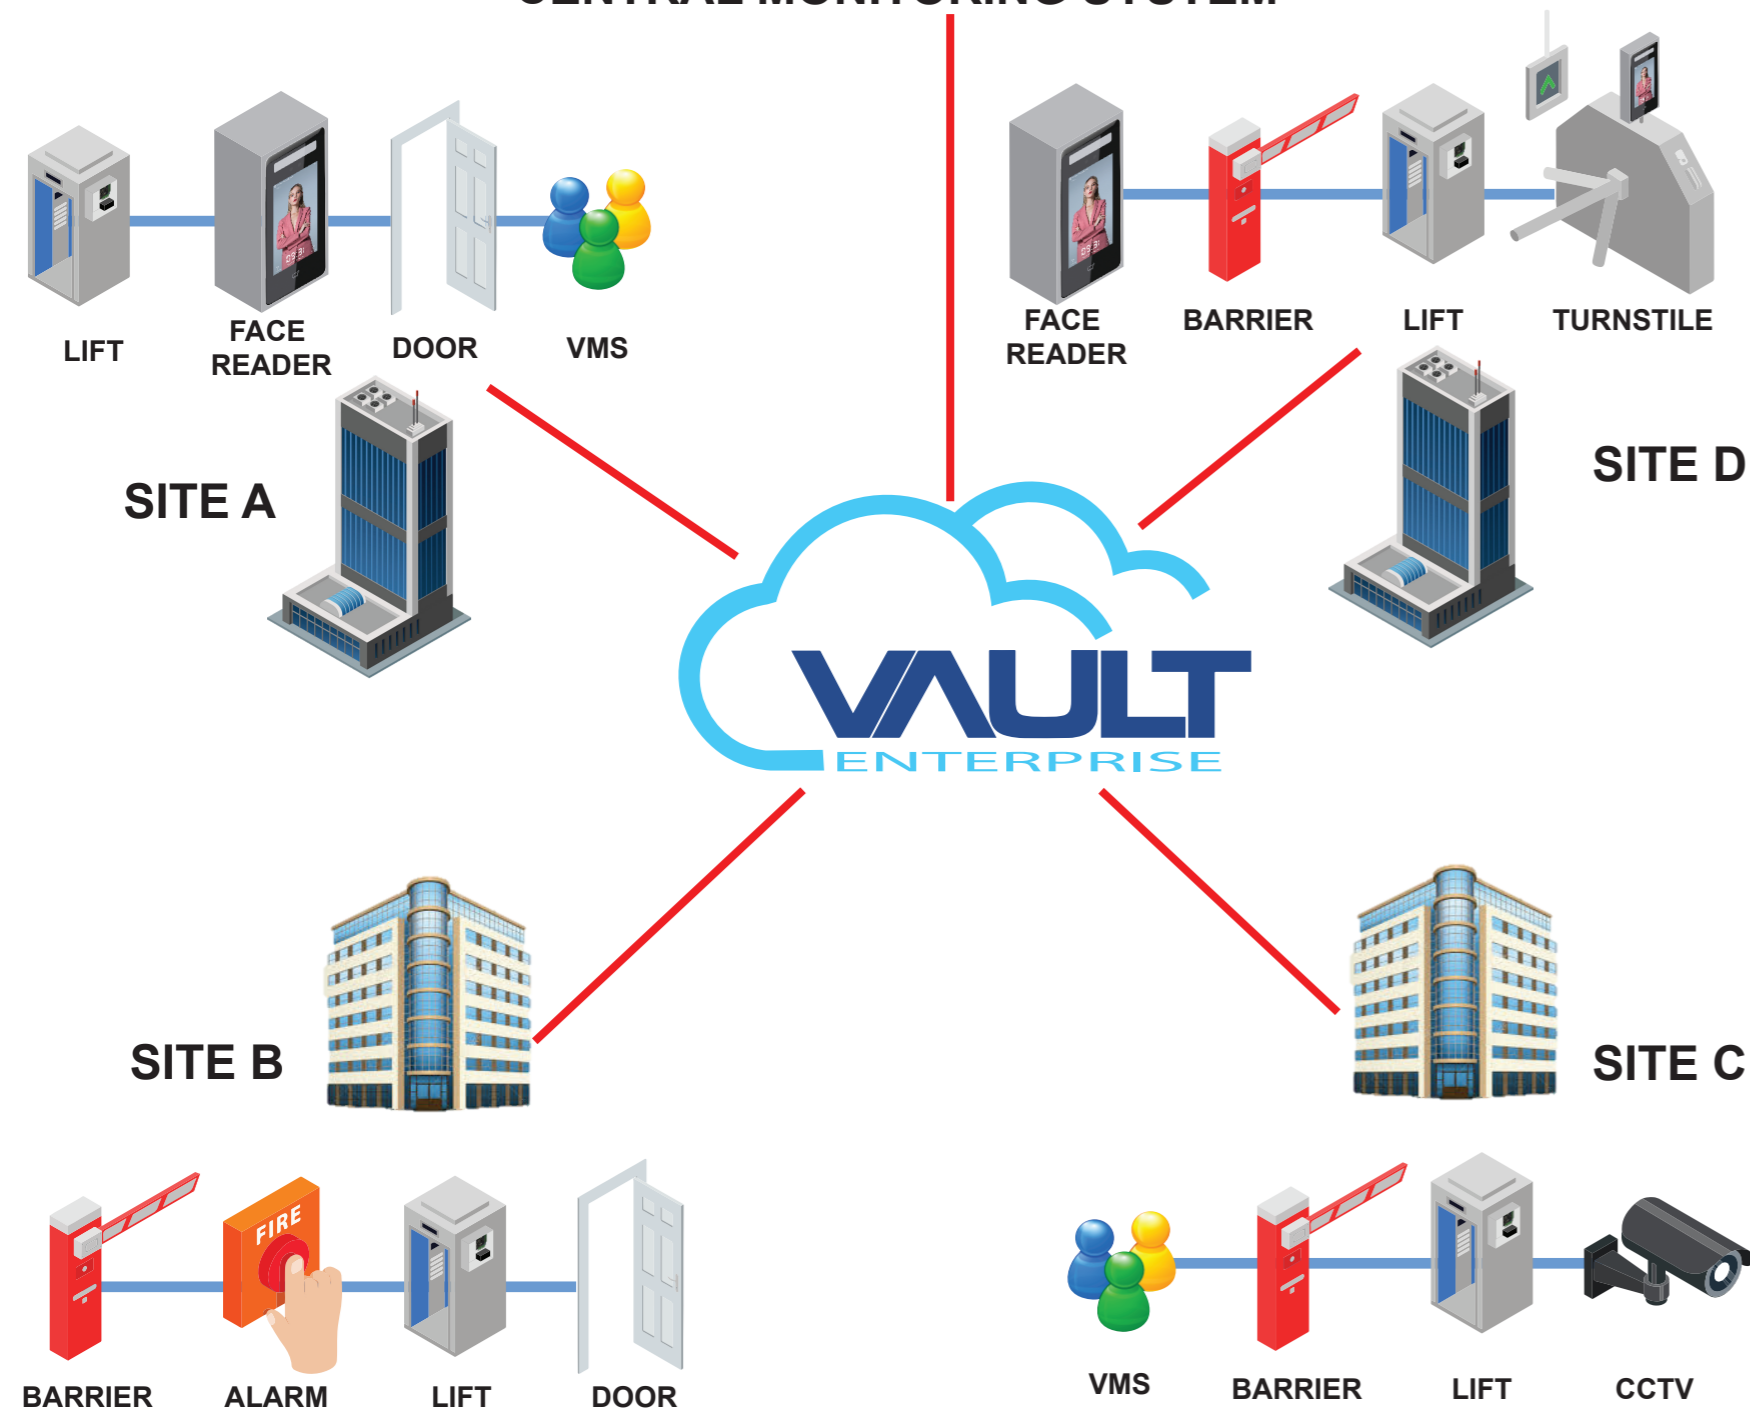

Visitor Approval

Vault makes managing visitor information a breeze. The host has access to the information they need, making visitor management smooth and easy. Vault VMS Cloud is designed with simple and user friendly interface

Automatic Cancellation

Visitor Recognition

VAULT CLOUD ENTERPRISE INTEGRATED AI-TECH

CENTRAL MONITORING SYSTEM

Total Security Management with AI Detection

Vault VMS Cloud adopt new AI to meet the ever-changing security requirement such as flexibility, high security and capital-expenditure free. These are the benefits of hosting VAULT Enterprise software on Cloud.

Seamless Integration

Several third party systems are already integrated with integrated Technology, one way bidirectionally, such as Cloud System, CCTV System, Elevators, Human Resources, Building Automation, LPR, etc.

Synchronize Data

The more employees, freelancers and locations, the greater the need to have a watertight access control system in place. Updating access control system from anywhere gives you the agility to update or delete access rights immediately.