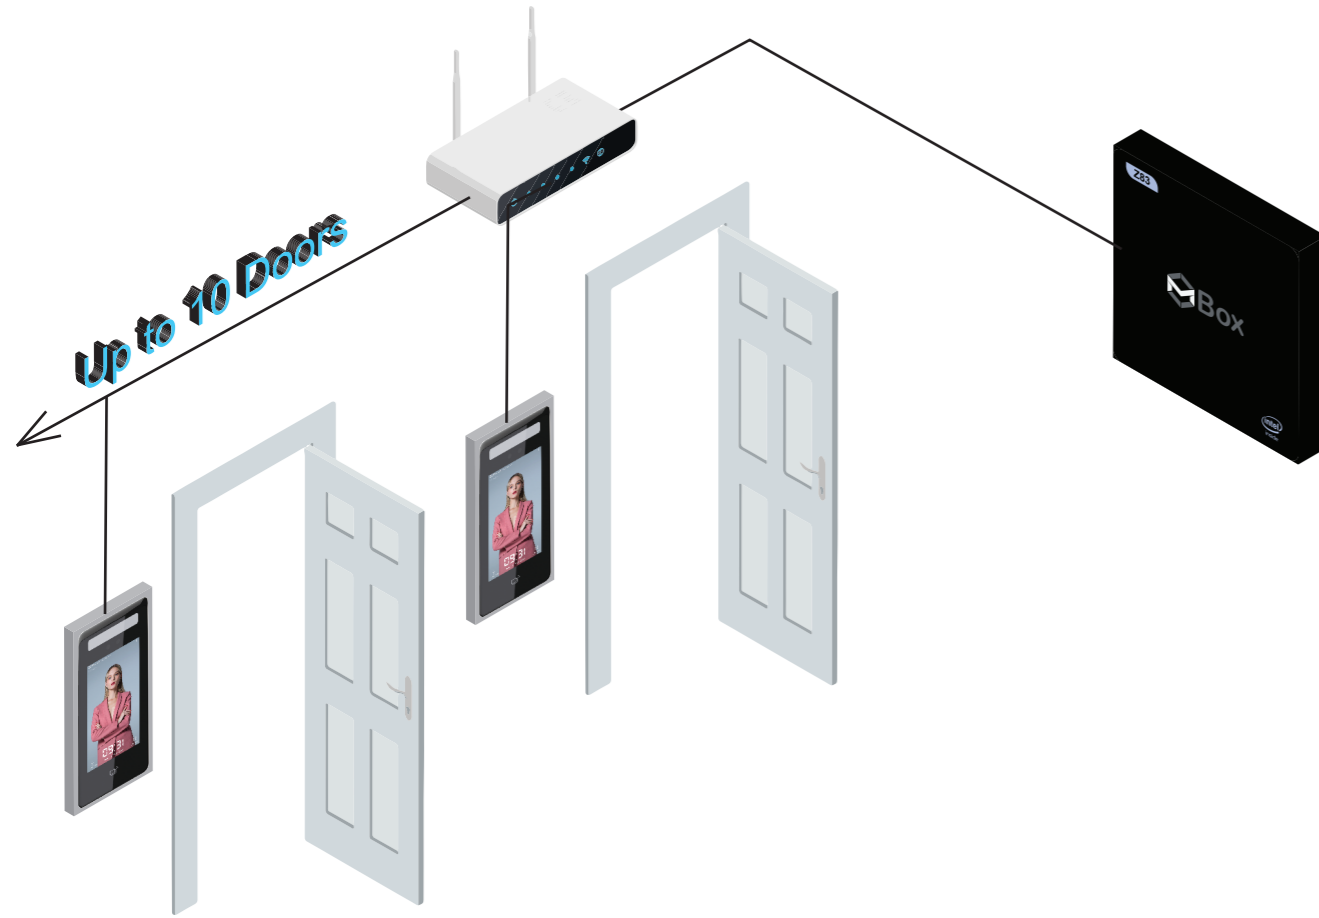

TYPICAL SME OFFICE APPLICATION