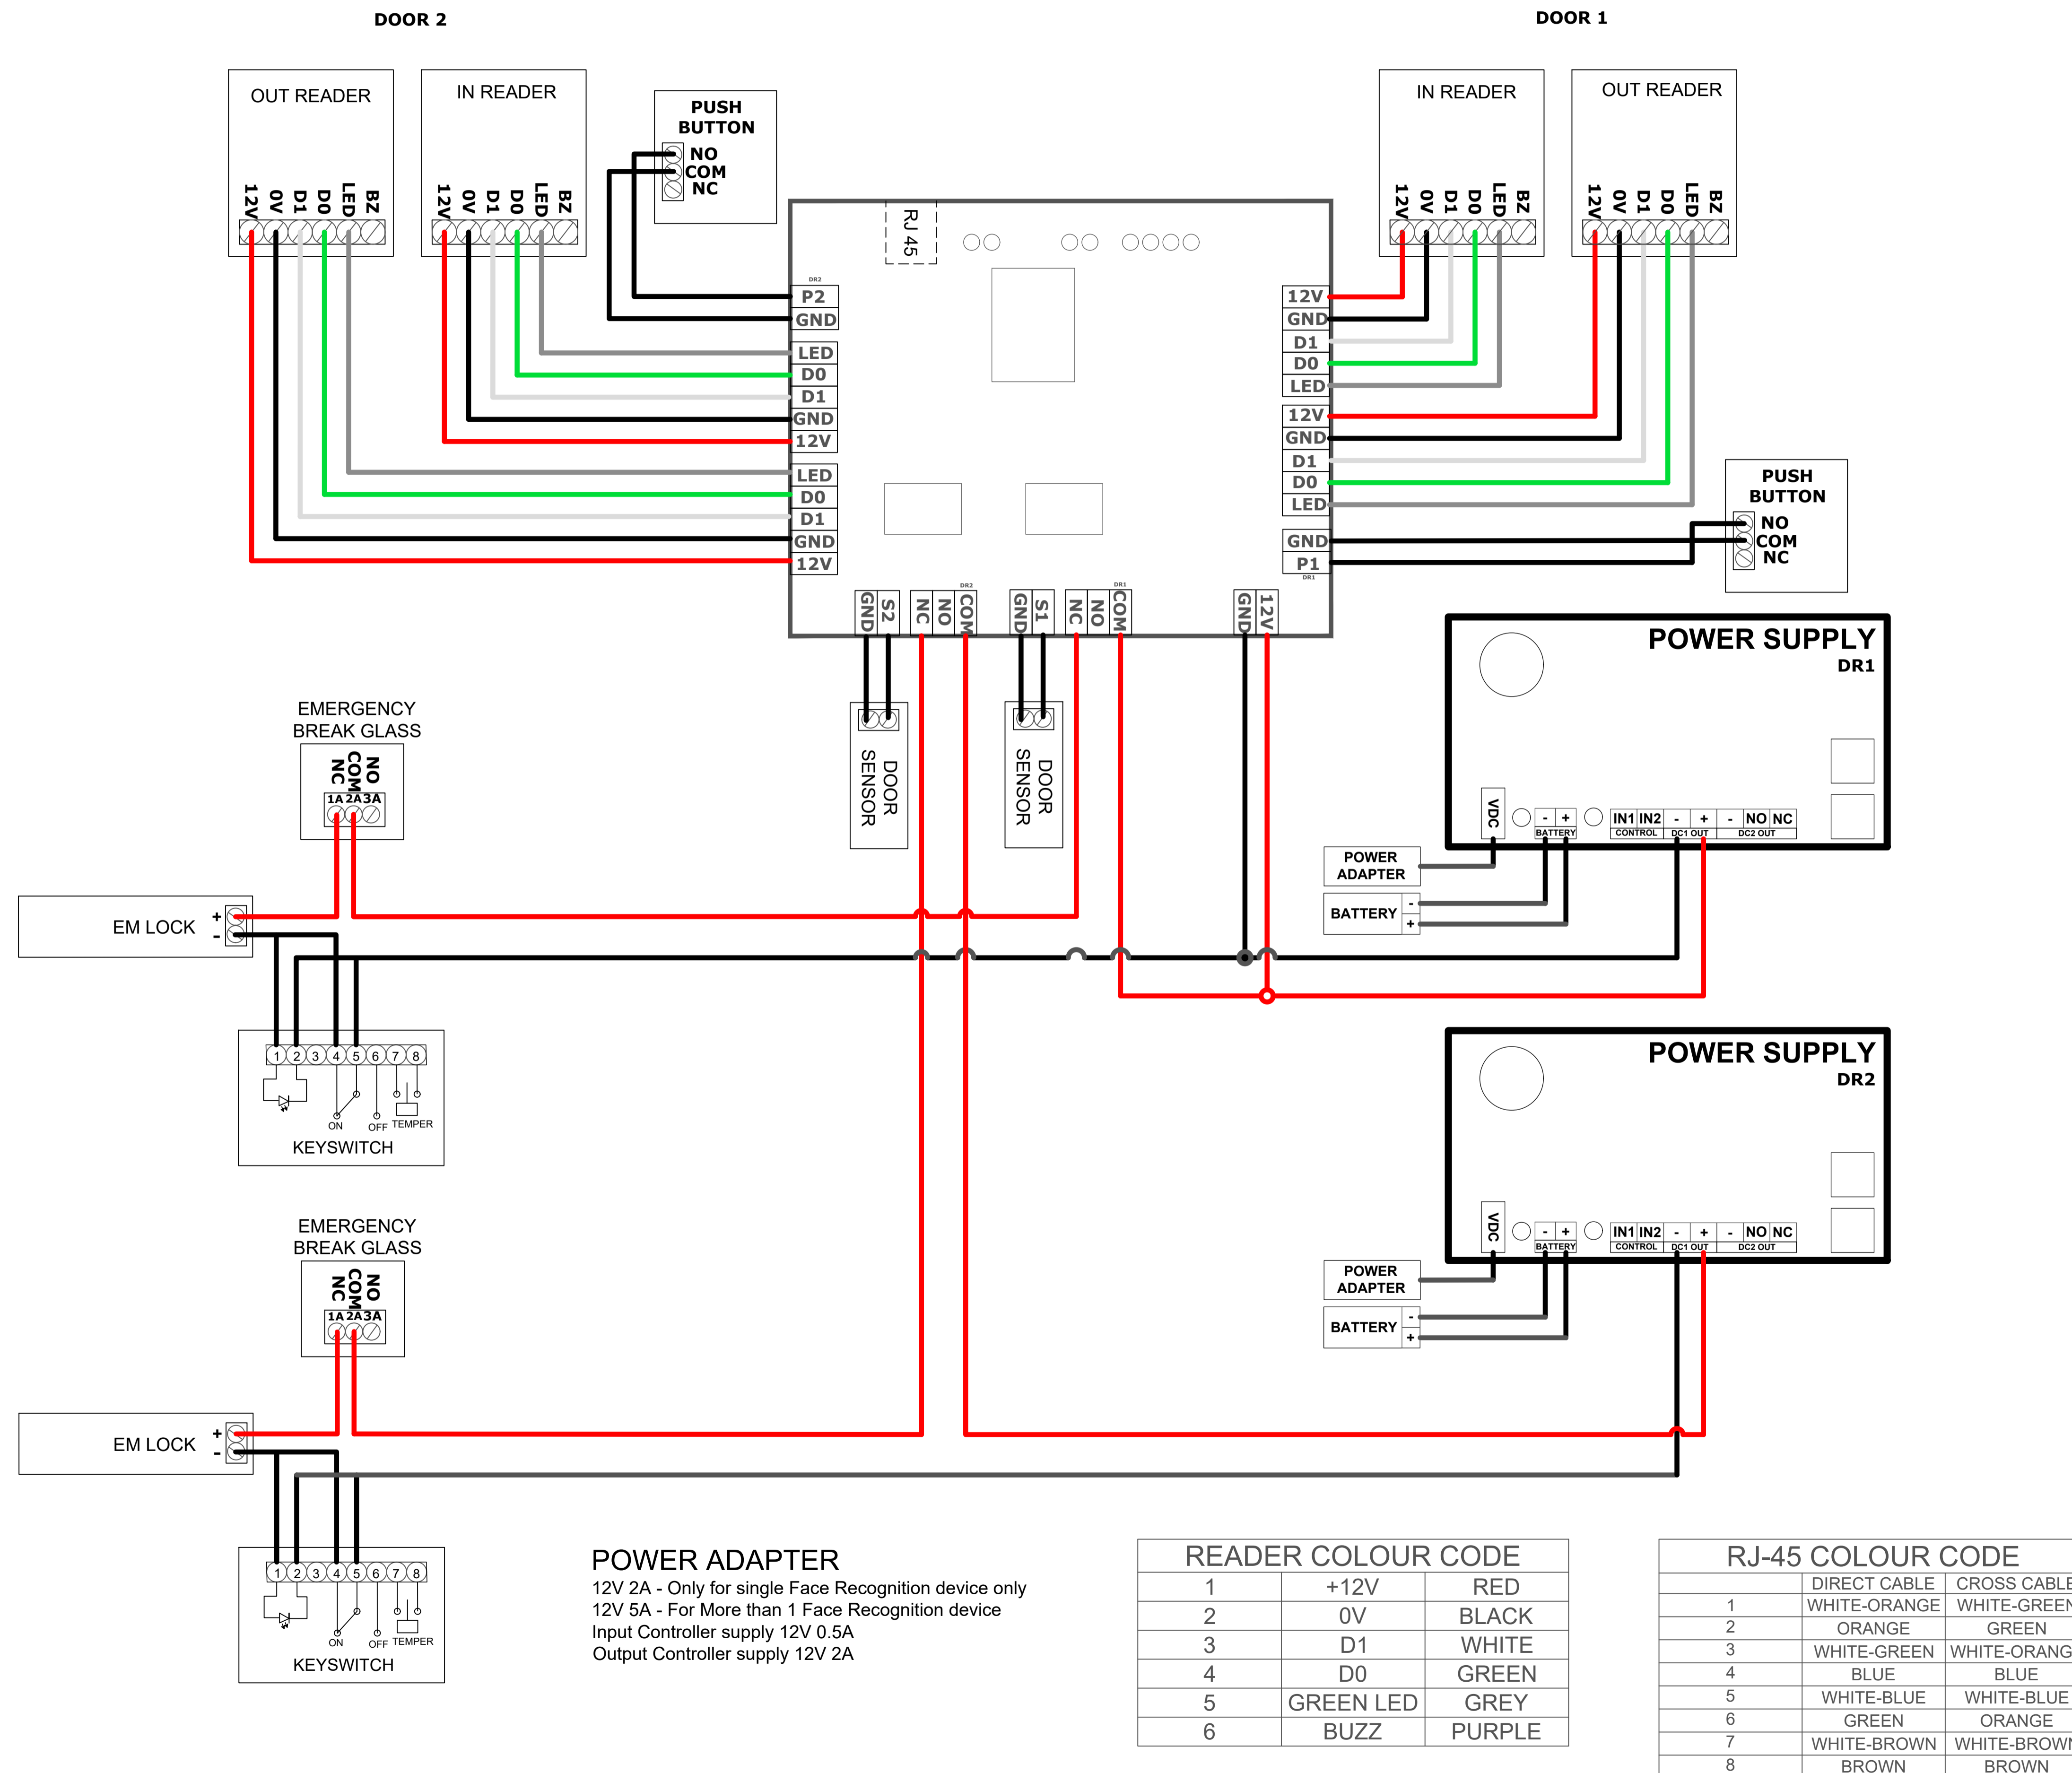

DOUBLE DOOR W-SERIES CONTROLLER

Car Park W-SERIES CONTROLLER

Turnstile W-SERIES CONTROLLER

POWER ADAPTER
 12V 2A - Only for single Face Recognition device only
 12V 5A - For More than 1 Face Recognition device
 Input Controller supply 12V 0.5A
 Output Controller supply 12V 2A

READER COLOUR CODE		
1	+12V	RED
2	0V	BLACK
3	D1	WHITE
4	D0	GREEN
5	GREEN LED	GREY
6	BUZZ	PURPLE

RJ-45 COLOUR CODE		
	DIRECT CABLE	CROSS CABLE
1	WHITE-ORANGE	WHITE-GREEN
2	ORANGE	GREEN
3	WHITE-GREEN	WHITE-ORANGE
4	BLUE	BLUE
5	WHITE-BLUE	WHITE-BLUE
6	GREEN	ORANGE
7	WHITE-BROWN	WHITE-BROWN
8	BROWN	BROWN