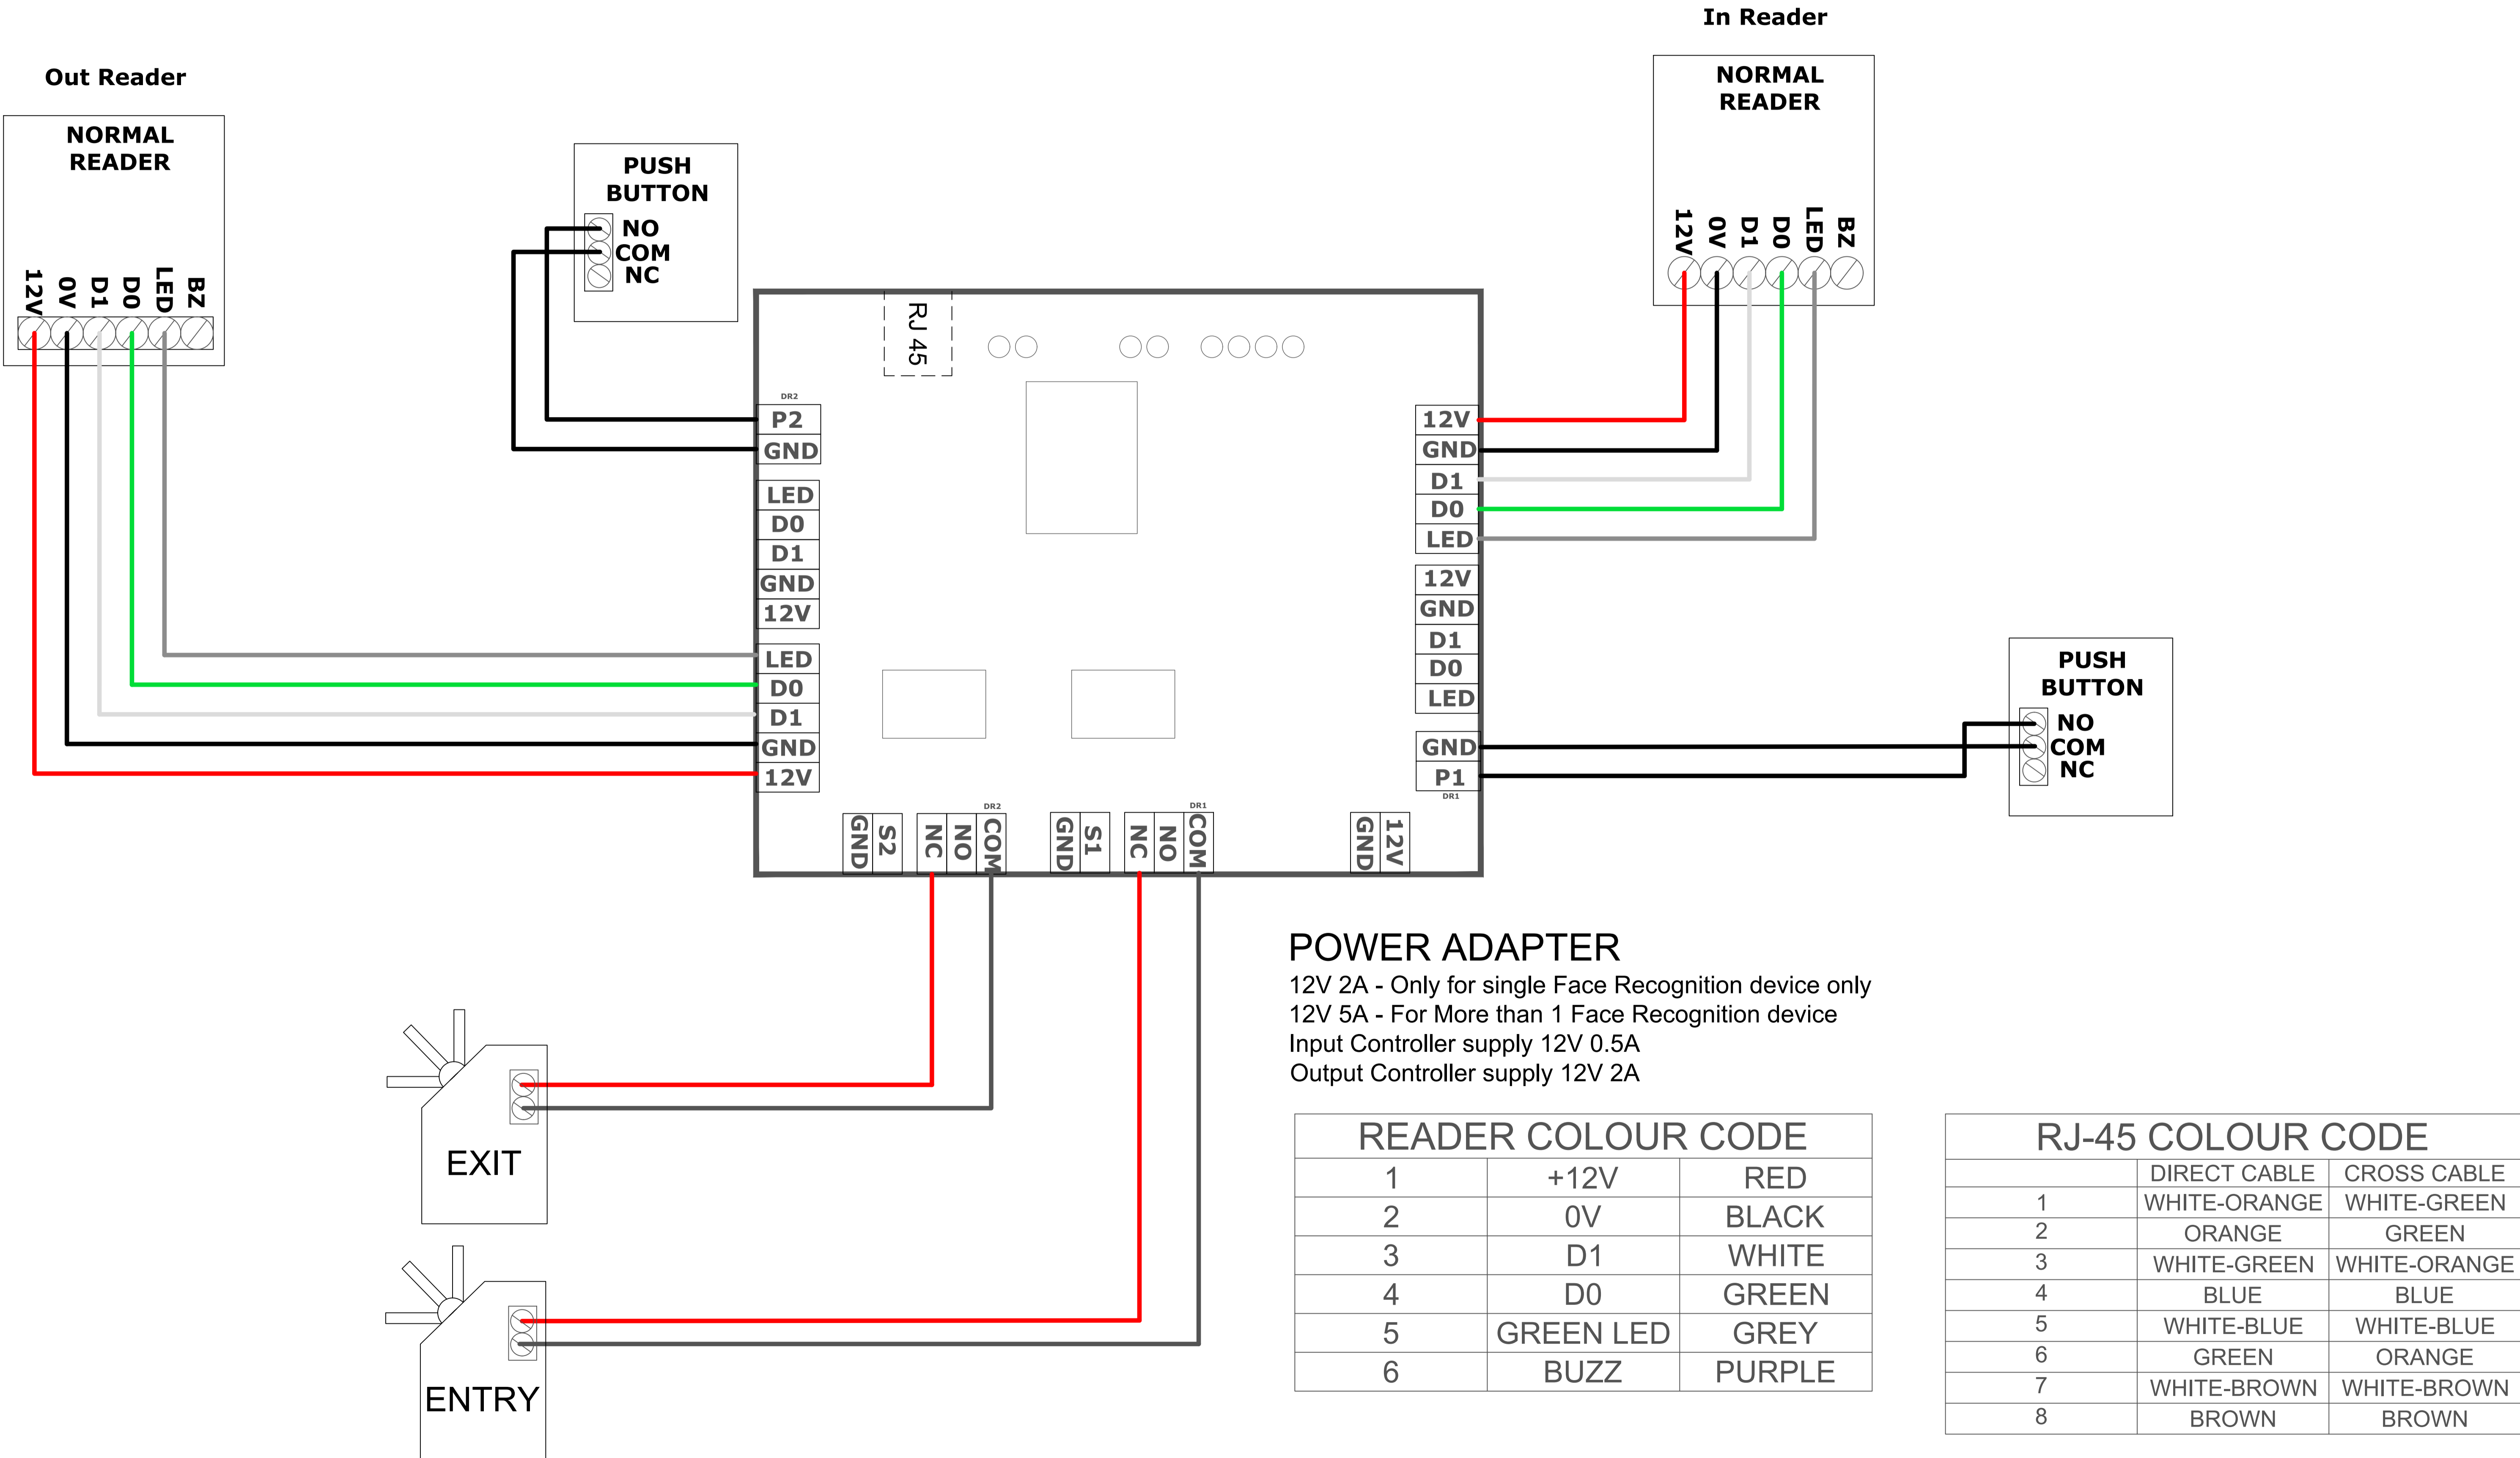

DOUBLE DOOR W-SERIES CONTROLLER

Car Park W-SERIES CONTROLLER

Turnstile W-SERIES CONTROLLER

POWER ADAPTER
 12V 2A - Only for single Face Recognition device only
 12V 5A - For More than 1 Face Recognition device
 Input Controller supply 12V 0.5A
 Output Controller supply 12V 2A

READER COLOUR CODE		
1	+12V	RED
2	0V	BLACK
3	D1	WHITE
4	D0	GREEN
5	GREEN LED	GREY
6	BUZZ	PURPLE

RJ-45 COLOUR CODE		
	DIRECT CABLE	CROSS CABLE
1	WHITE-ORANGE	WHITE-GREEN
2	ORANGE	GREEN
3	WHITE-GREEN	WHITE-ORANGE
4	BLUE	BLUE
5	WHITE-BLUE	WHITE-BLUE
6	GREEN	ORANGE
7	WHITE-BROWN	WHITE-BROWN
8	BROWN	BROWN