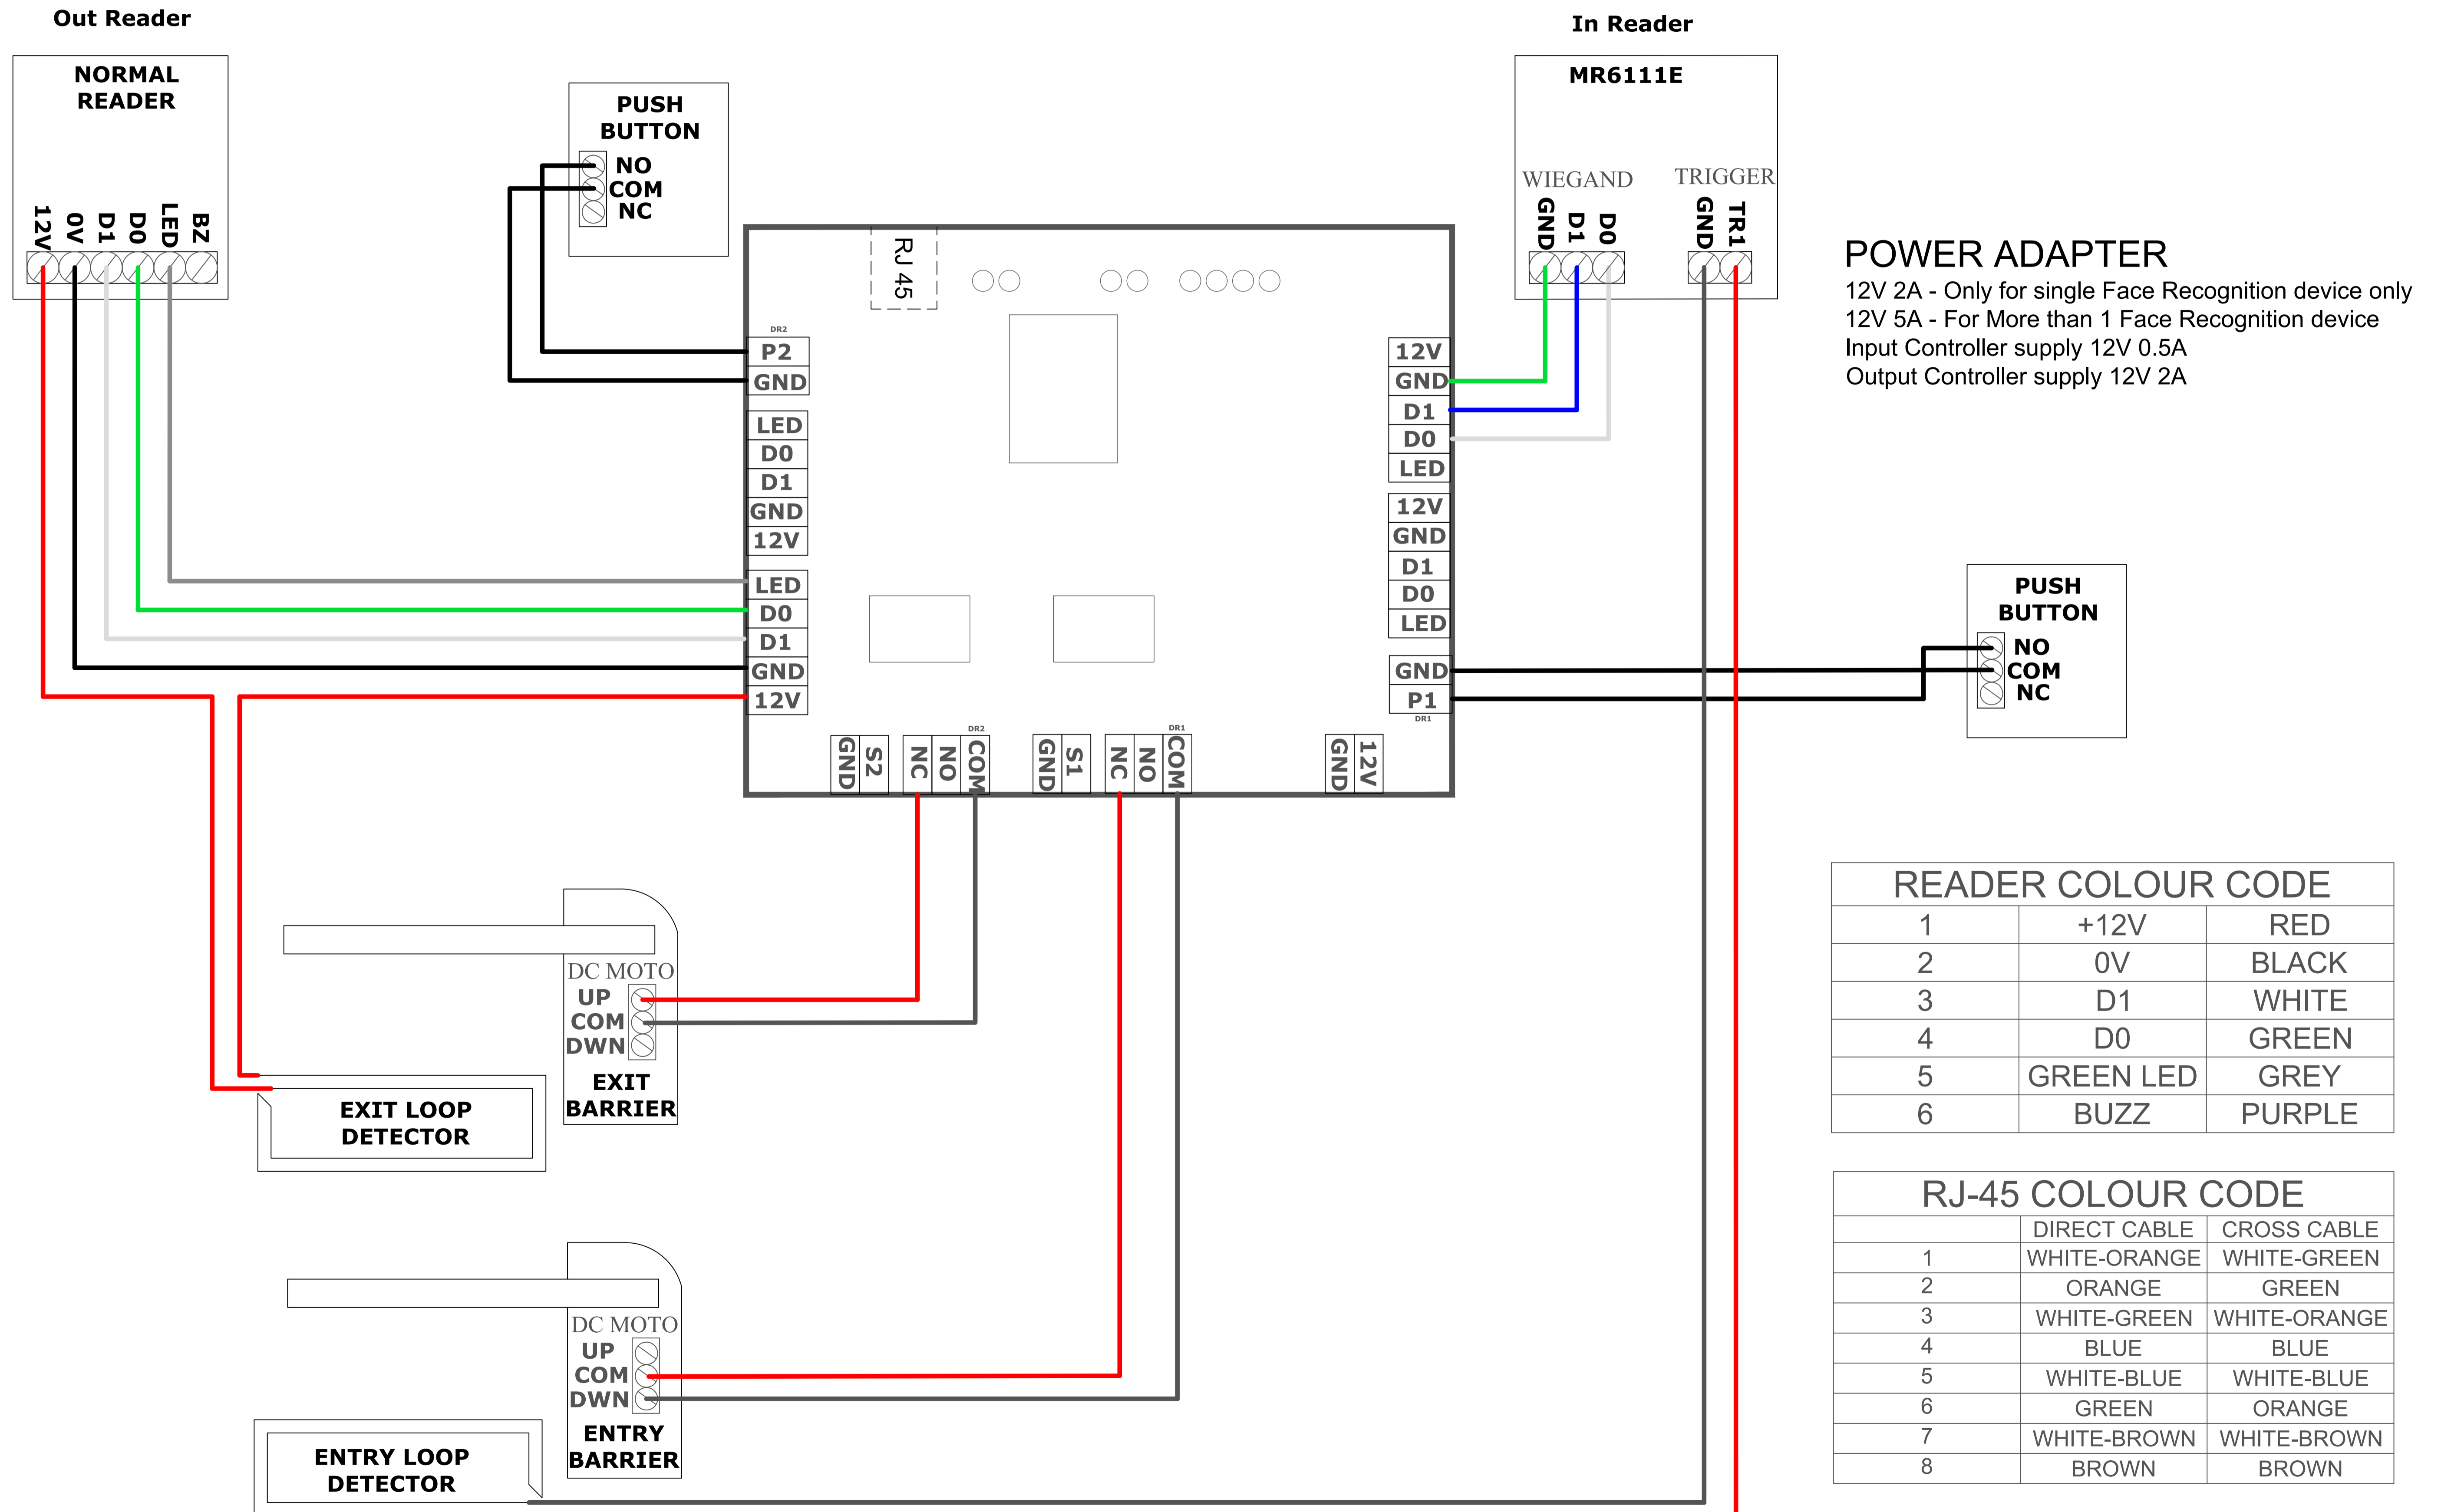

DOUBLE DOOR W-SERIES CONTROLLER

Car Park W-SERIES CONTROLLER

Turnstile W-SERIES CONTROLLER

POWER ADAPTER
 12V 2A - Only for single Face Recognition device only
 12V 5A - For More than 1 Face Recognition device
 Input Controller supply 12V 0.5A
 Output Controller supply 12V 2A

READER COLOUR CODE		
1	+12V	RED
2	0V	BLACK
3	D1	WHITE
4	D0	GREEN
5	GREEN LED	GREY
6	BUZZ	PURPLE

RJ-45 COLOUR CODE		
	DIRECT CABLE	CROSS CABLE
1	WHITE-ORANGE	WHITE-GREEN
2	ORANGE	GREEN
3	WHITE-GREEN	WHITE-ORANGE
4	BLUE	BLUE
5	WHITE-BLUE	WHITE-BLUE
6	GREEN	ORANGE
7	WHITE-BROWN	WHITE-BROWN
8	BROWN	BROWN